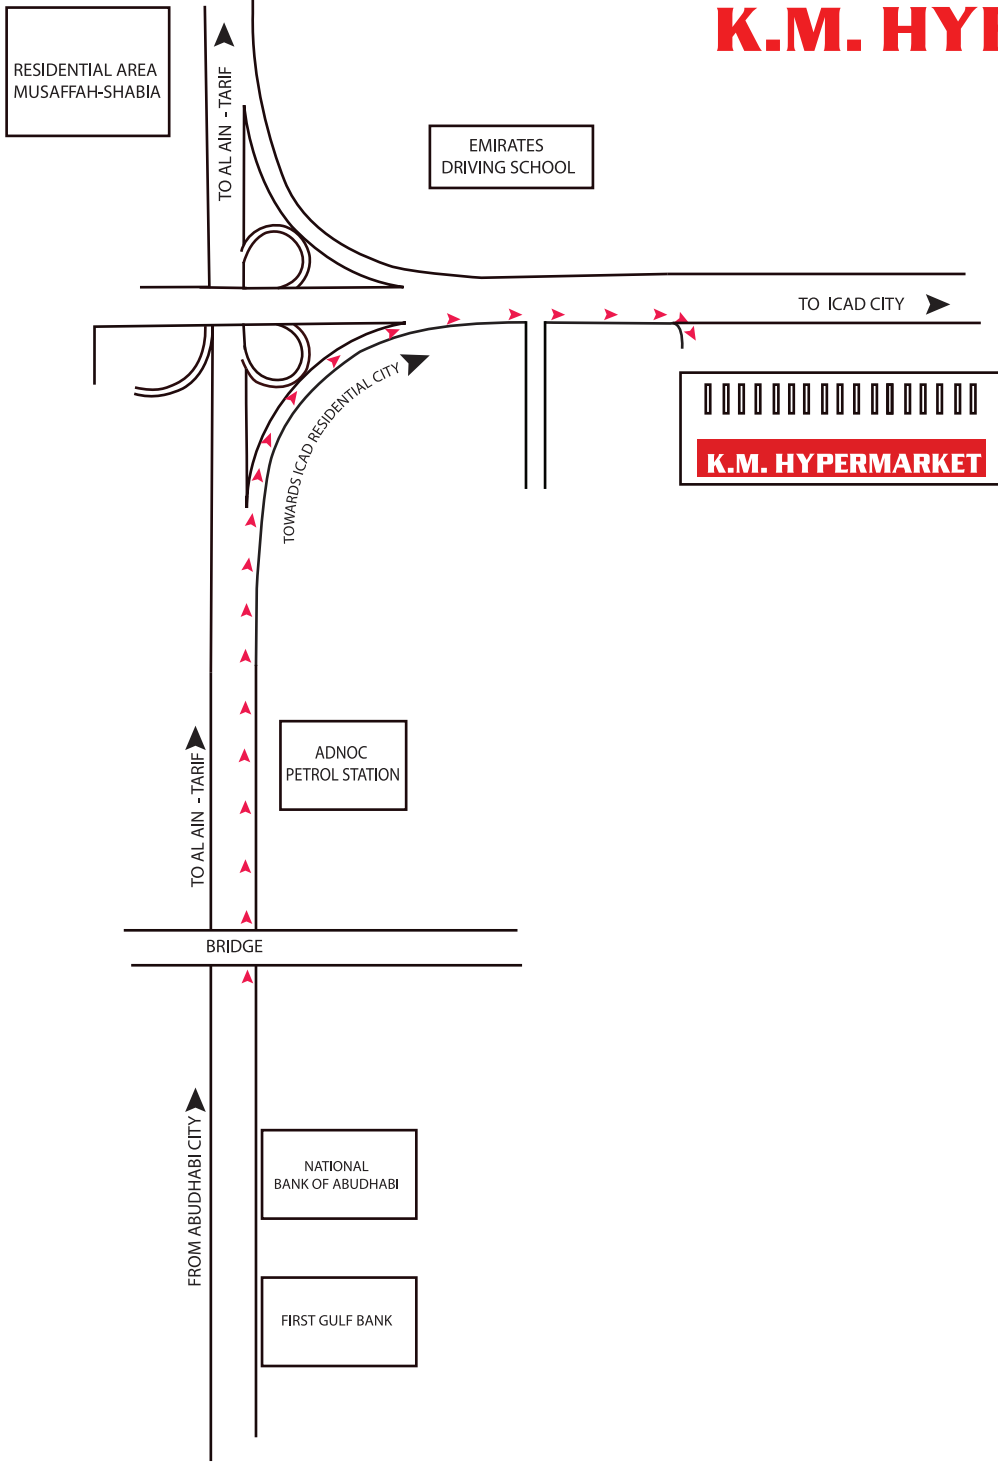

K.M. HYPERMARKET MUSAFFAH

SHOWROOM TIMING K.M Hypermarket Musaffah - Abu Dhabi.

Department Store		Supermarket	
Sat - Thu	8 : 00 am to 11 : 30 pm (Straight)	Sat - Thu	8 : 00 am to 11 : 30 (Straight)
Fri	8 : 00 am to 12 : 00 Midnight (Thu - also)	Fri	8 : 00 am to 12 : 00 Midnight (Thu - also)