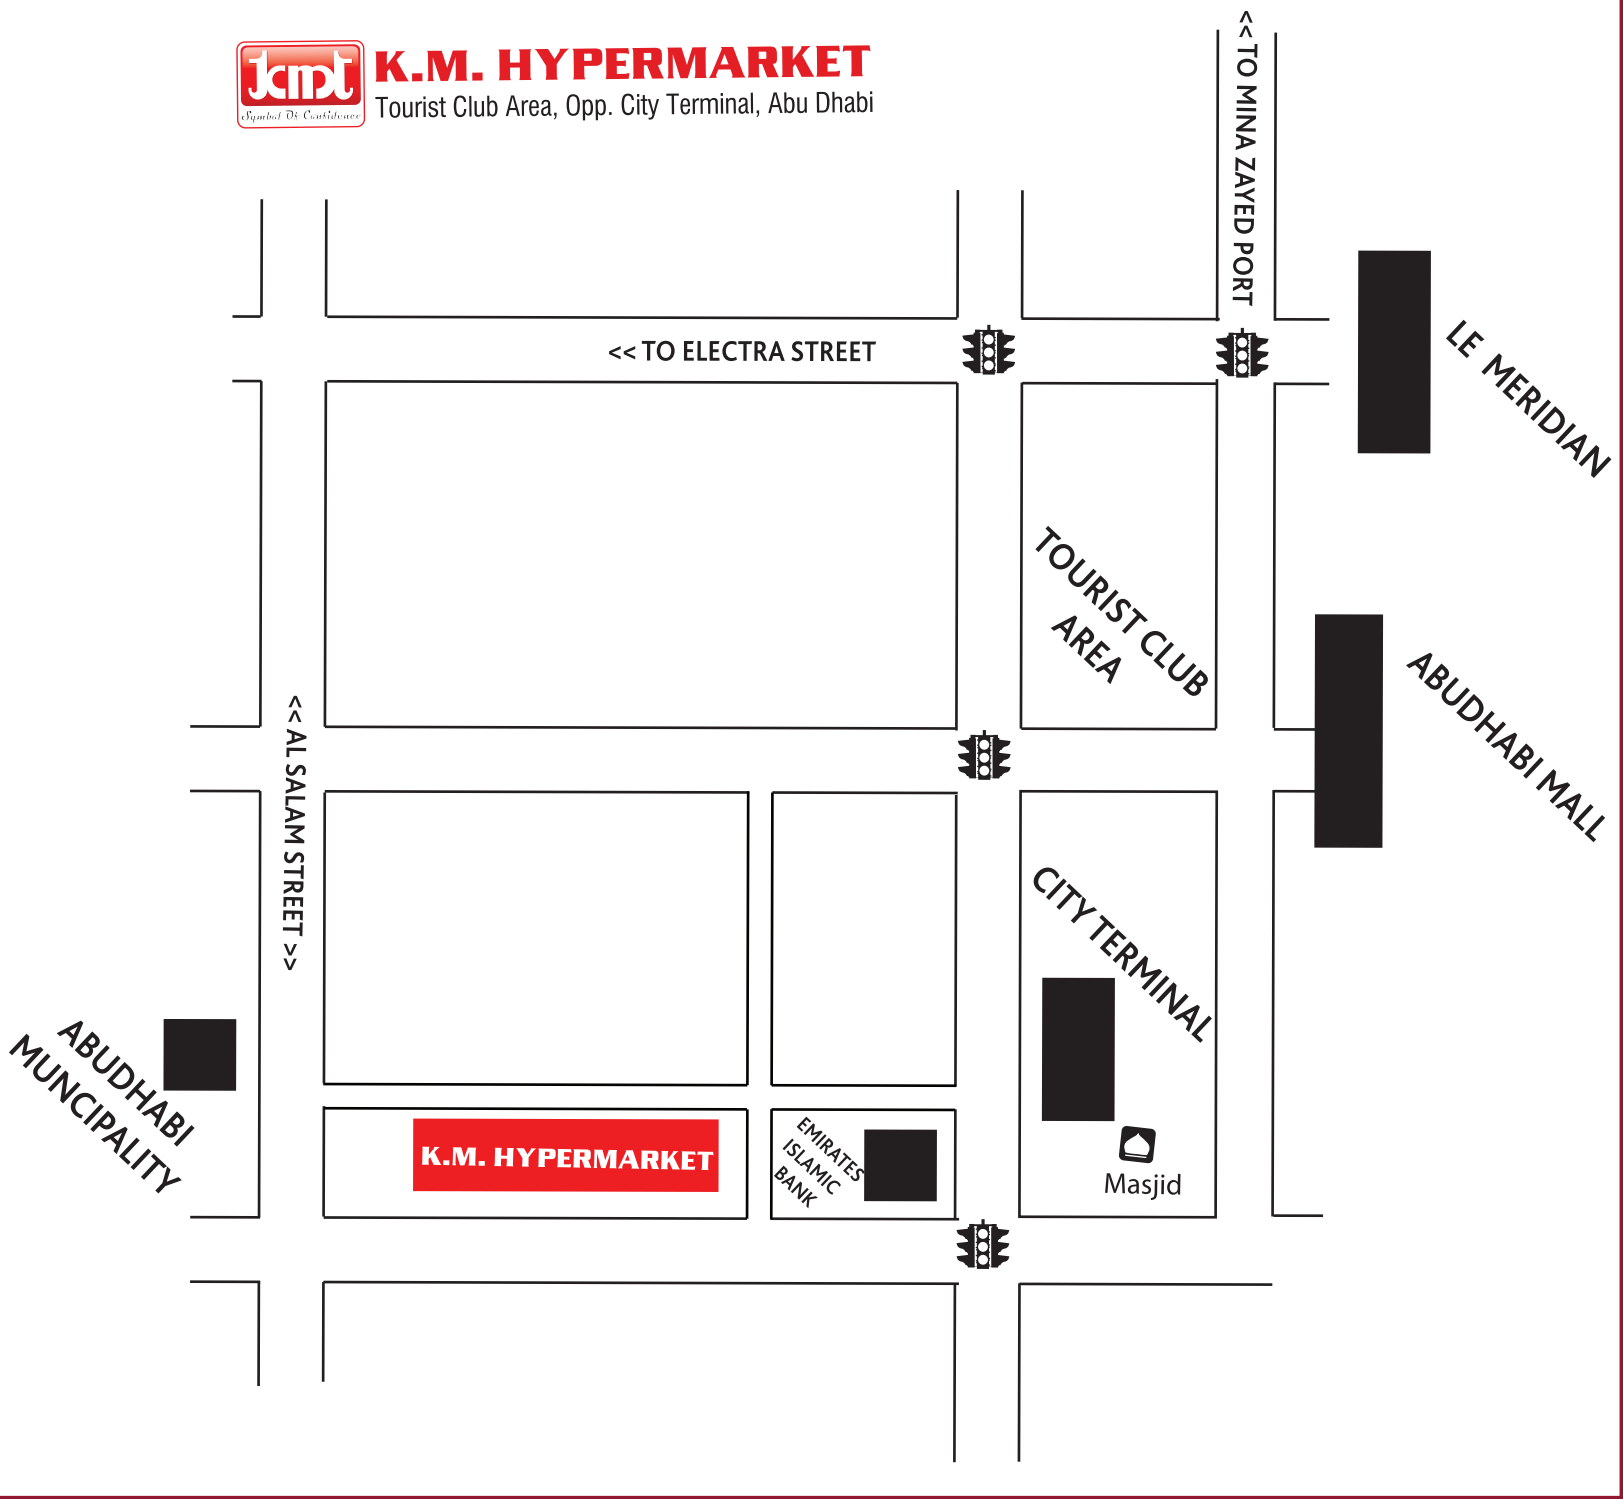

# K.M. HYPERMARKET

Tourist Club Area, Opp. City Terminal, Abu Dhabi

## SHOWROOM TIMING K.M Hypermarket Tourist Club Are - Abu Dhabi.

Department Store		Supermarket	
Sat - Thu	8 : 00 am to 11 : 30 pm (Straight)	Sat - Thu	8 : 00 am to 11 : 30 pm (Straight)
Fri	8 : 00 am to 11 : 30pm (Straight)	Fri	8 : 00 am to 11 : 30 pm (Straight)