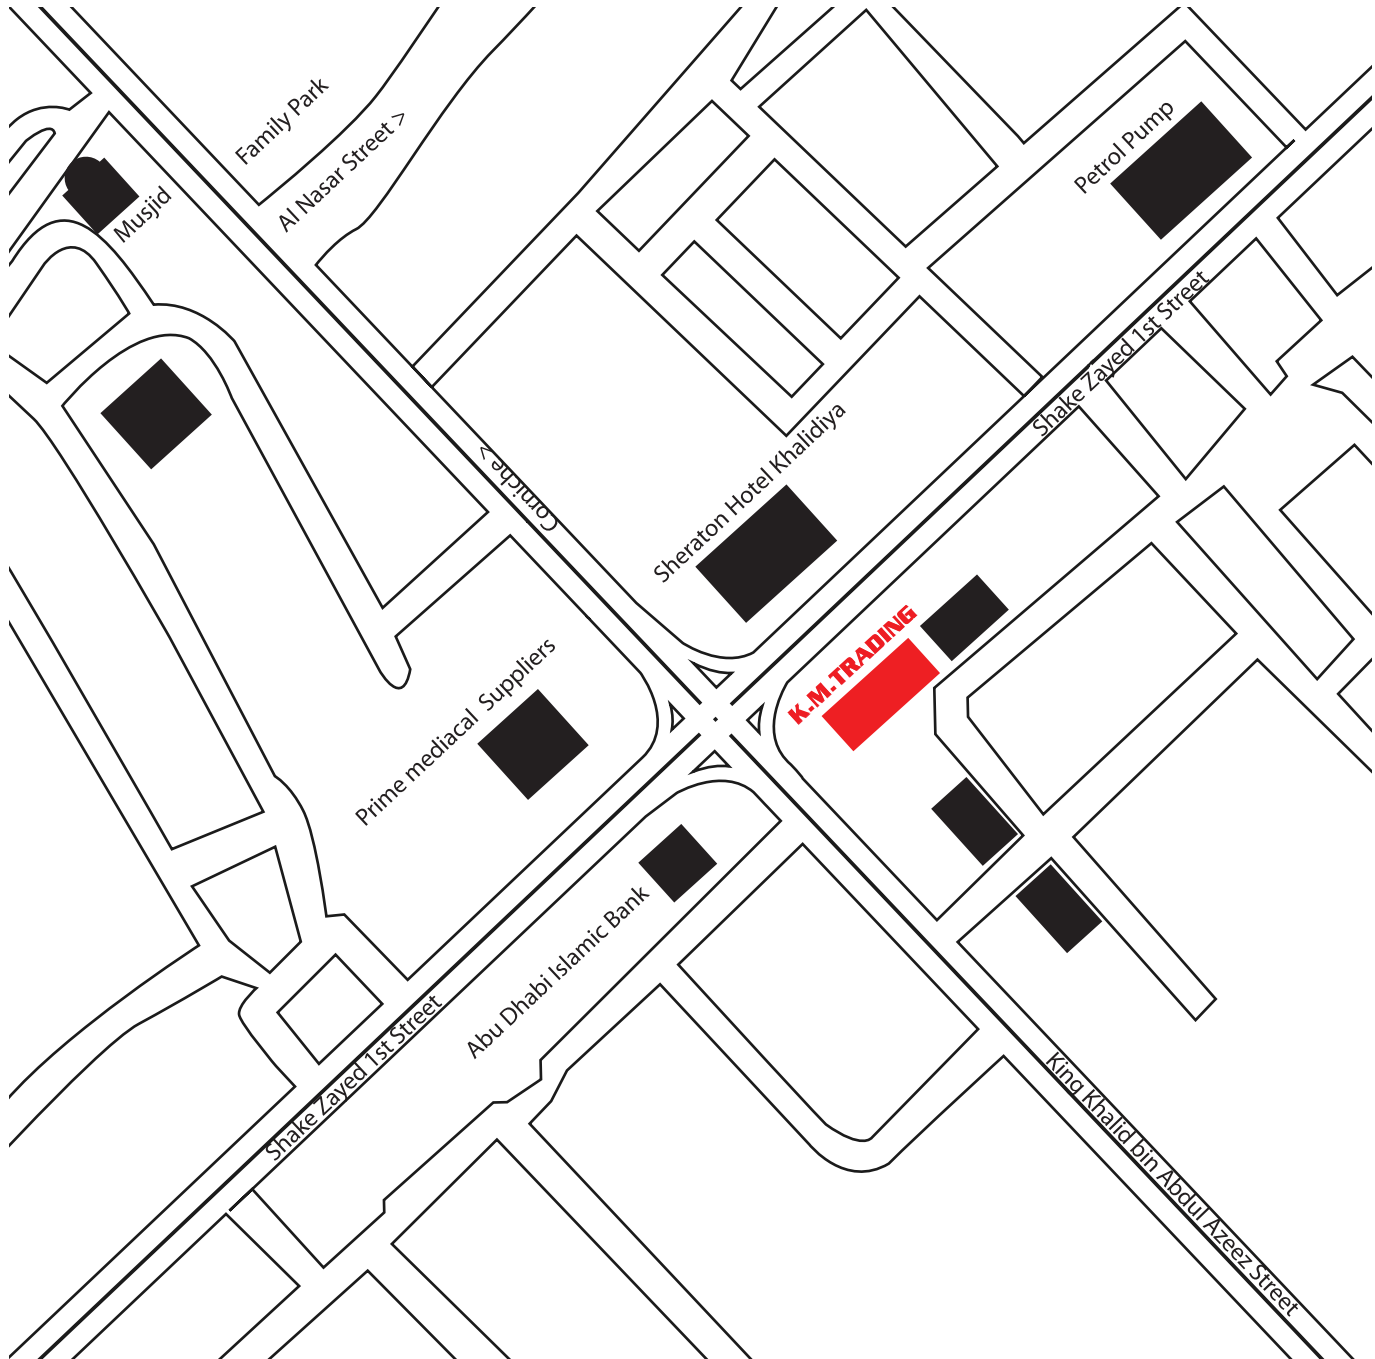

K.M. TRADING

Khalidiya Road - Abu Dhabi.

SHOWROOM TIMING K. M. Trading , Khalidiyah - Abu Dhabi.

	Department Store	Supermarket
Sat - Thu	9 : 00 am to 1 : 30 pm 5 : 00 pm to 11 : 00 pm	
Fri	4 : 30 pm to 11 : 00 pm	