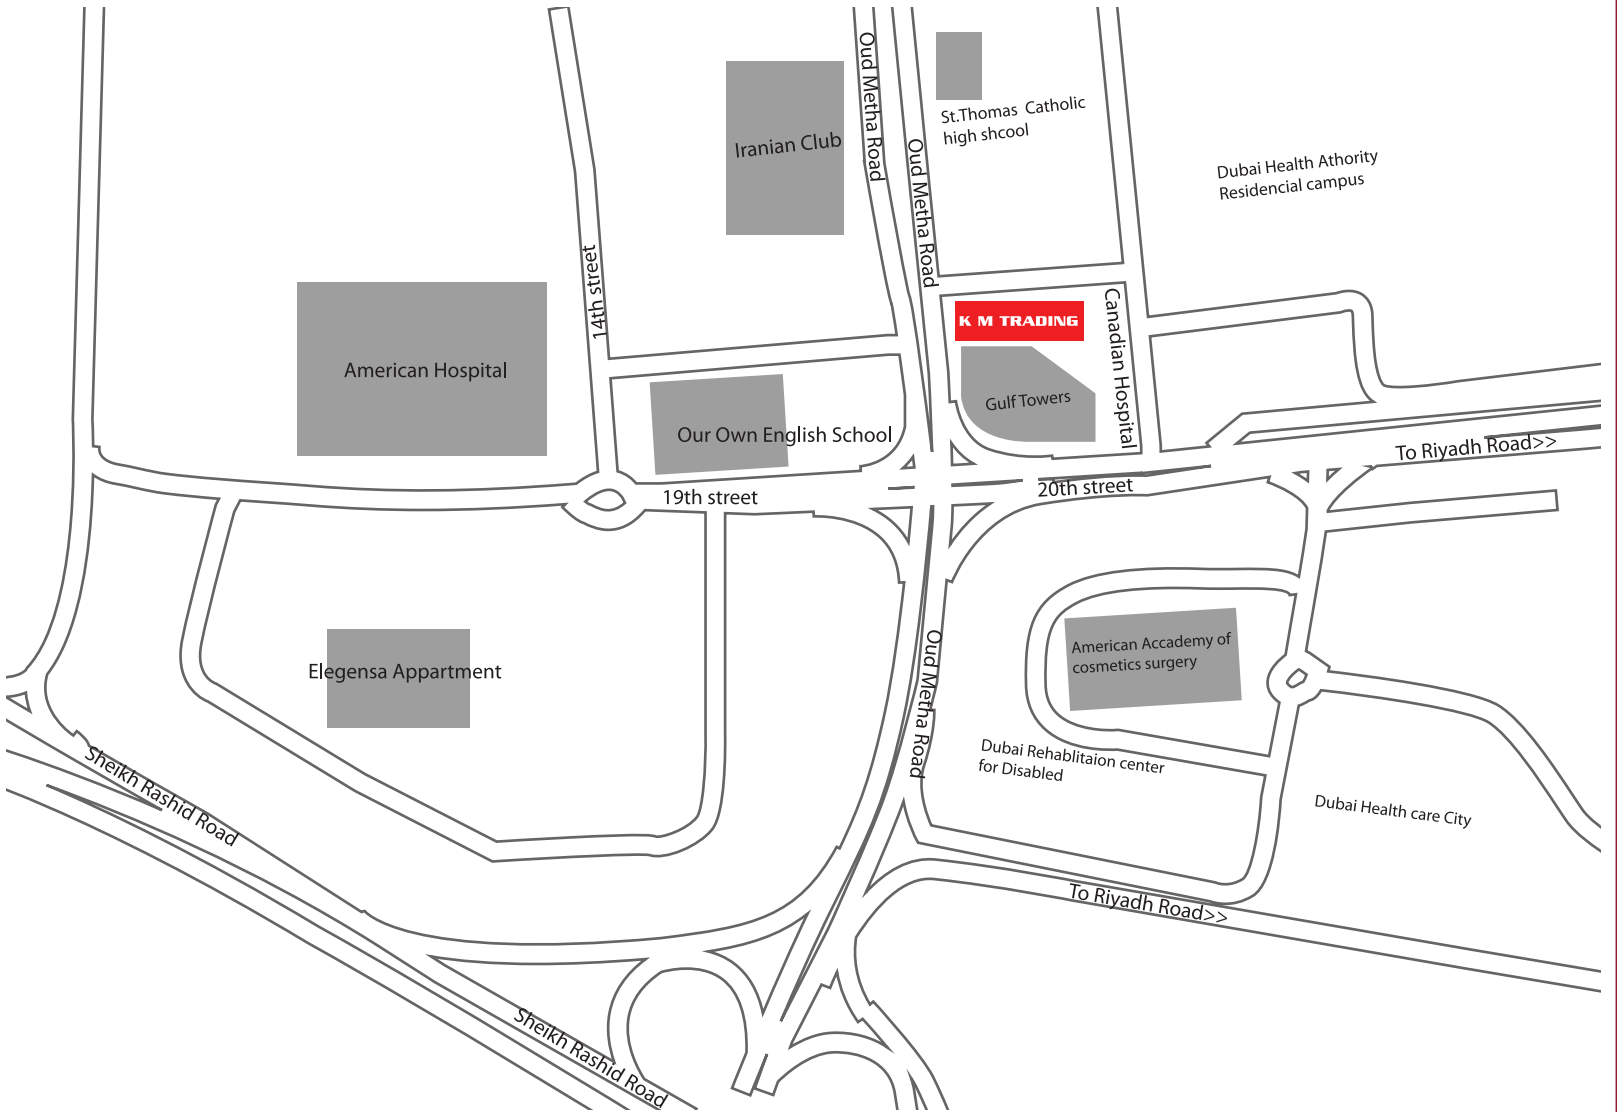

## SHOWROOM TIMING K. M. Trading Shopping Centre - Dubai.

	Department Store		Supermarket
Sat - Thu	9 : 30 am to 12 : 00 Midnight	Sat - Thu	8 : 00 am to 12 : 00 Midnight
Fri	10 : 00 am to 12 : 00 Midnight	Fri	8 : 00 am to 12 : 00 Midnight