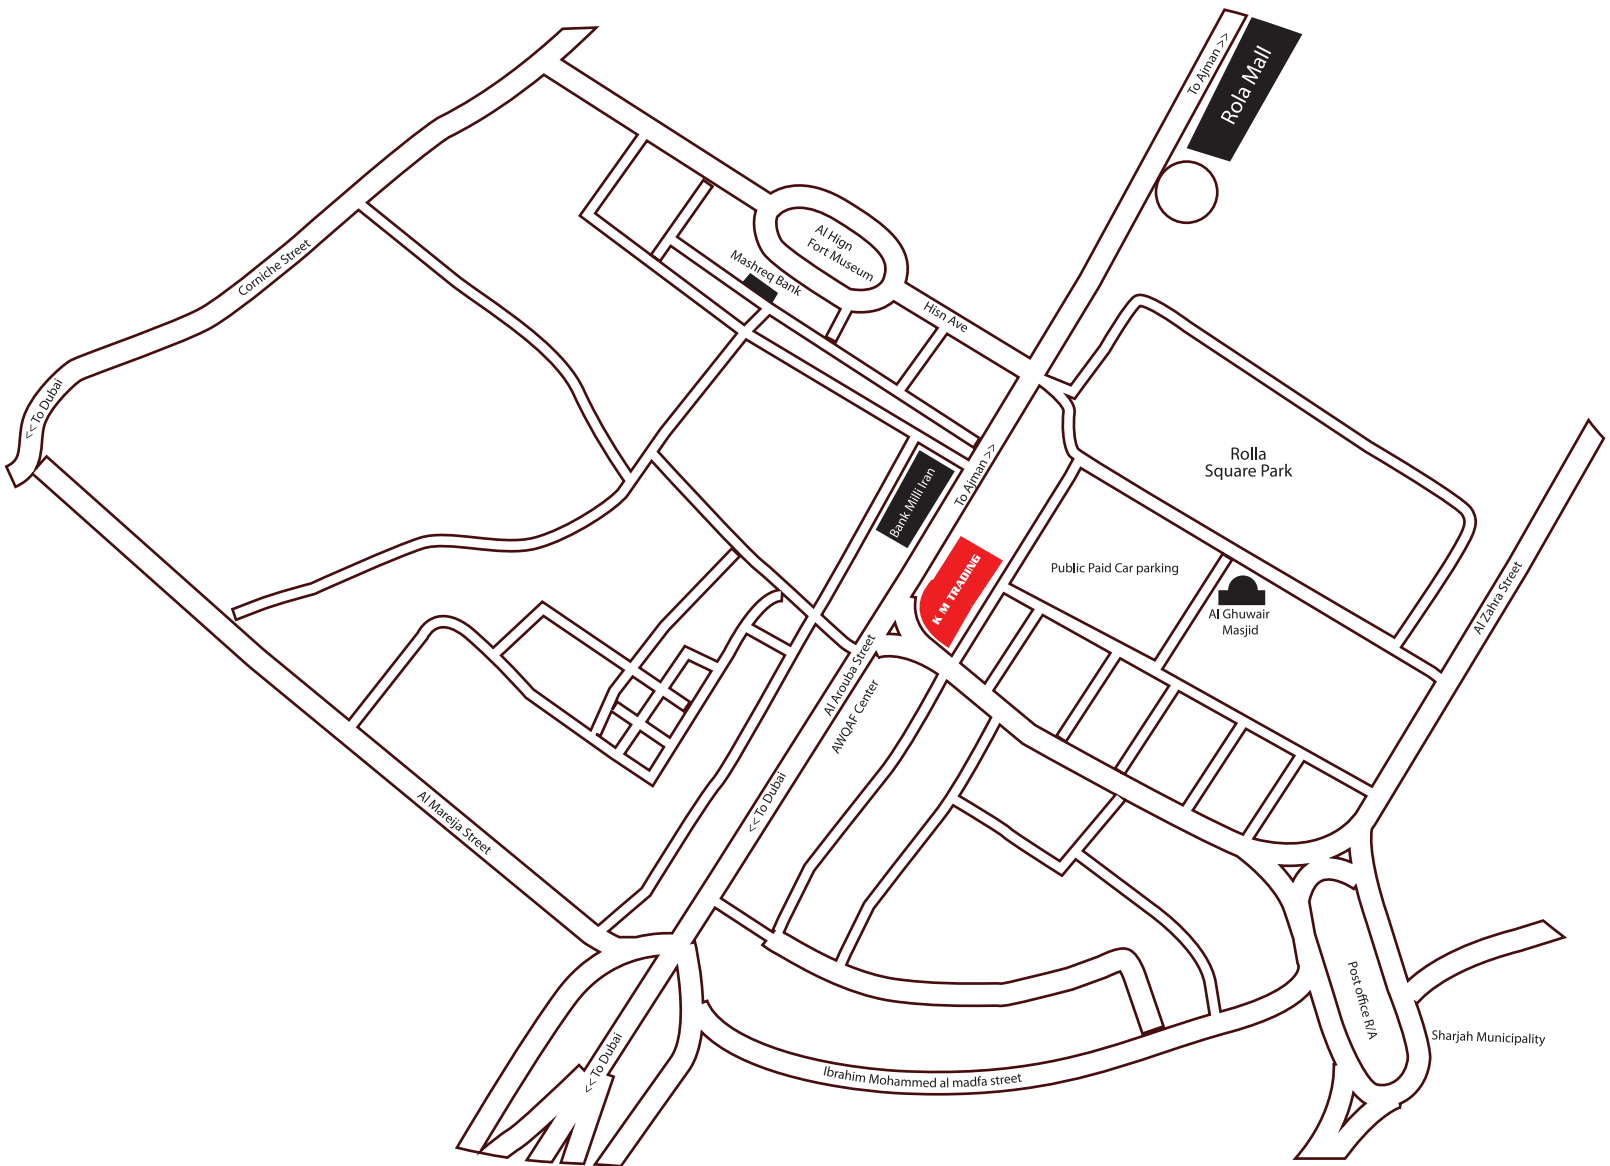

K.M. TRADING

Rolla - Sharjah

SHOWROOM TIMING K. M. Trading Shopping Centre, Rolla - Sharjah.

	Department Store	Supermarket
Sat - Thu	10 : 00 am to 1 : 30 pm 4 : 30 pm to 11 : 00 pm	
Fri	9 : 00 am to 11 : 30 am 4 : 00 pm to 11 : 00 pm	