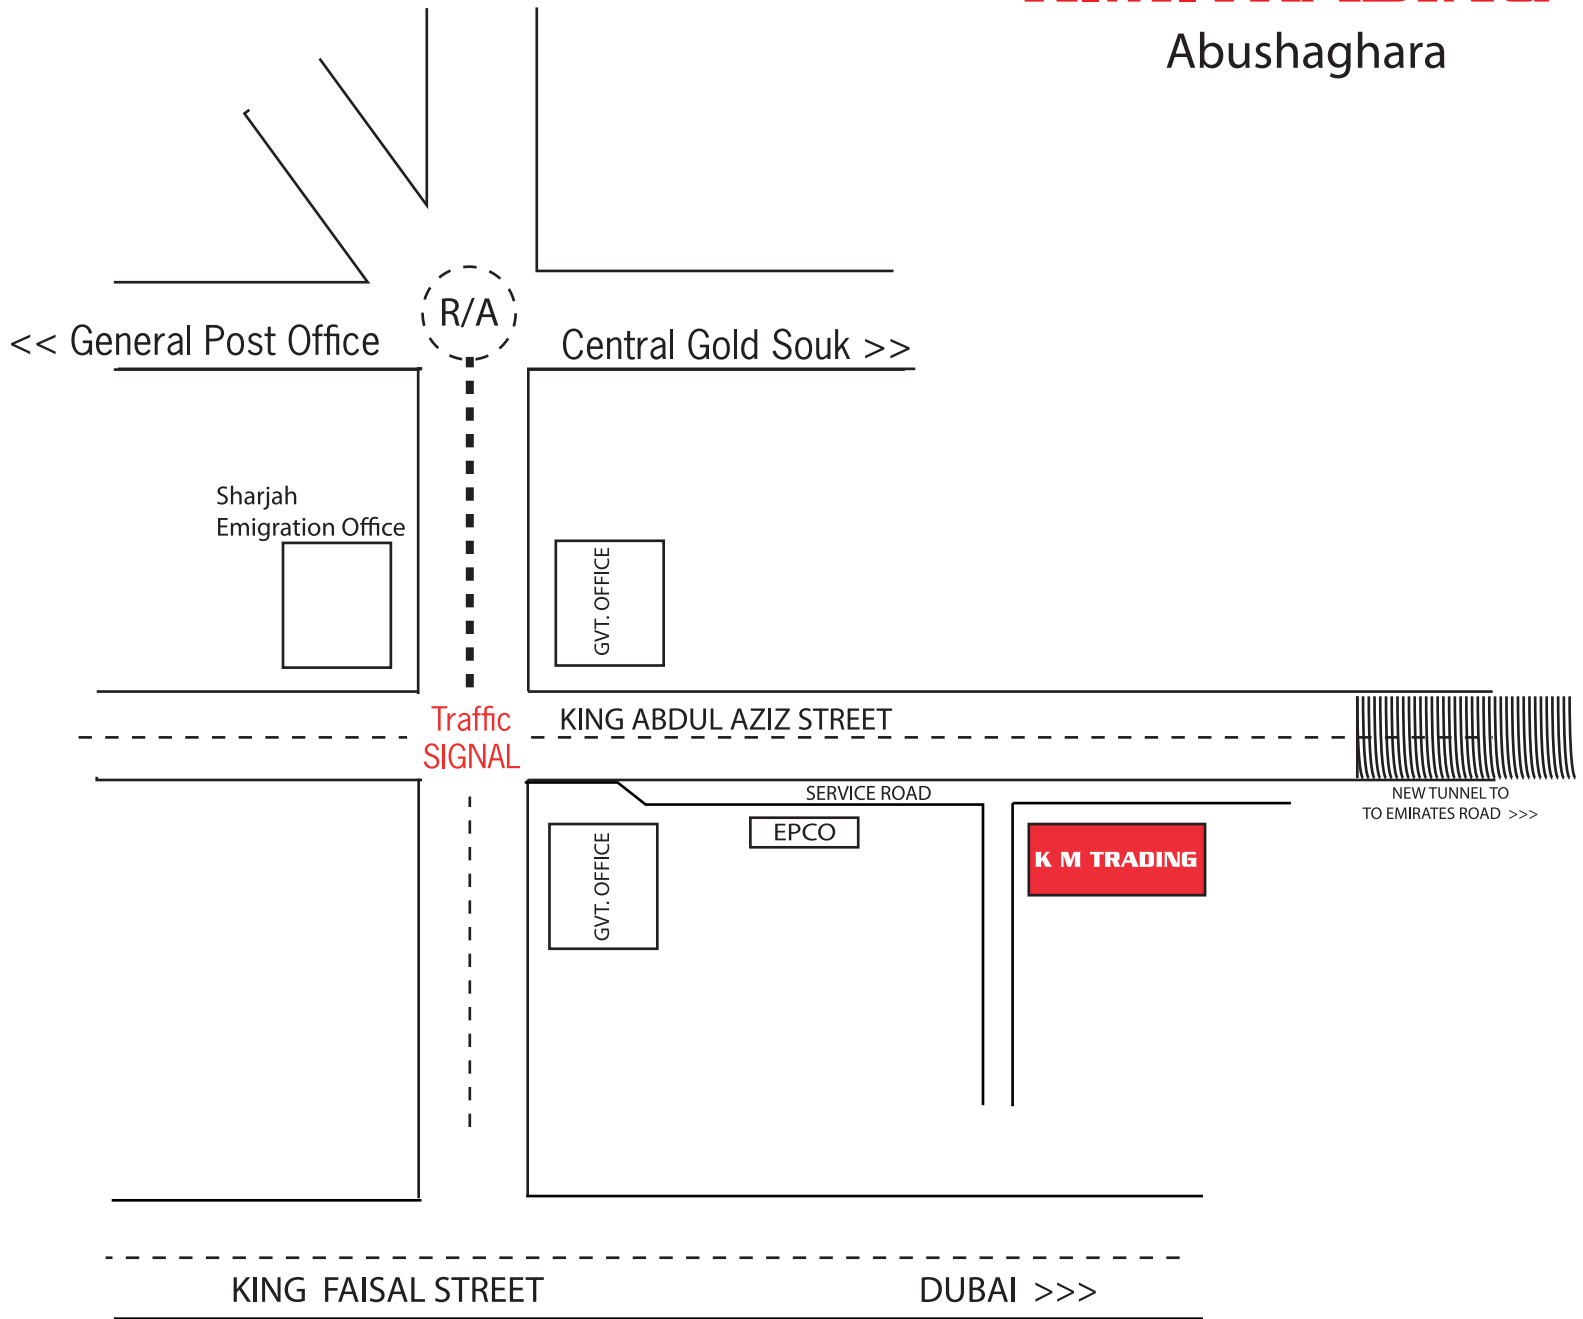

## SHOWROOM TIMING K. M. Trading Shopping Centre, Abushaghara - Sharjah.

| Department Store |  | Supermarket |  |
|------------------|--|-------------|--|
| Sat - Thu        | 9 : 30 am to 11 : 30 pm (Straight)         | Sat - Thu   | 8 : 00 am to 11 : 30 (Straight)            |
| Fri              | 9 : 30 am to 12 : 00 Midnight (Thu - also) | Fri         | 8 : 00 am to 12 : 00 Midnight (Thu - also) |