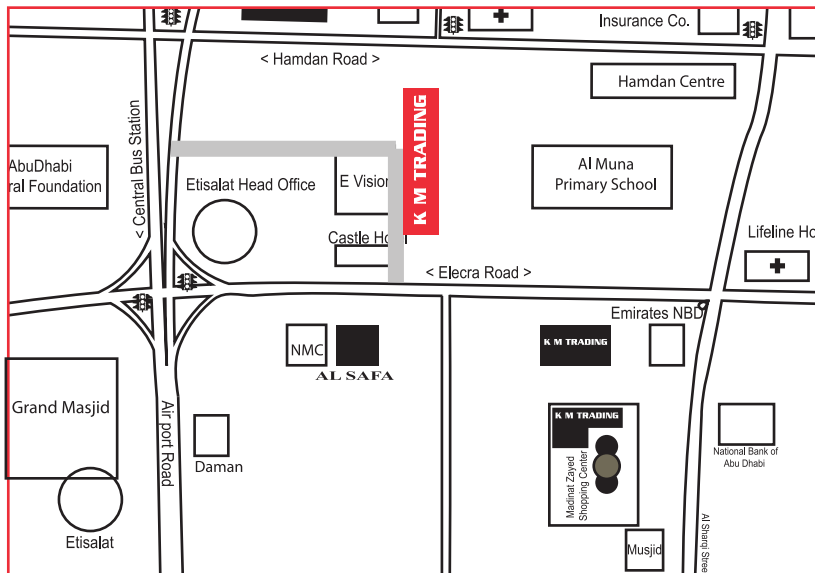

K.M.TRADING

Behind Etisalat, Electra - Abu Dhabi

SHOWROOM TIMING K. M. Trading NS , Behind Etisalat - Abu Dhabi.

| | Department Store | Supermarket |
|-----------|--|-------------|
| Sat - Thu | 9 : 00 am to 10 : 30 pm | |
| Fri | 9 : 00 am to 12 : 00 pm 3 : 00 pm to 10 : 30 pm | |