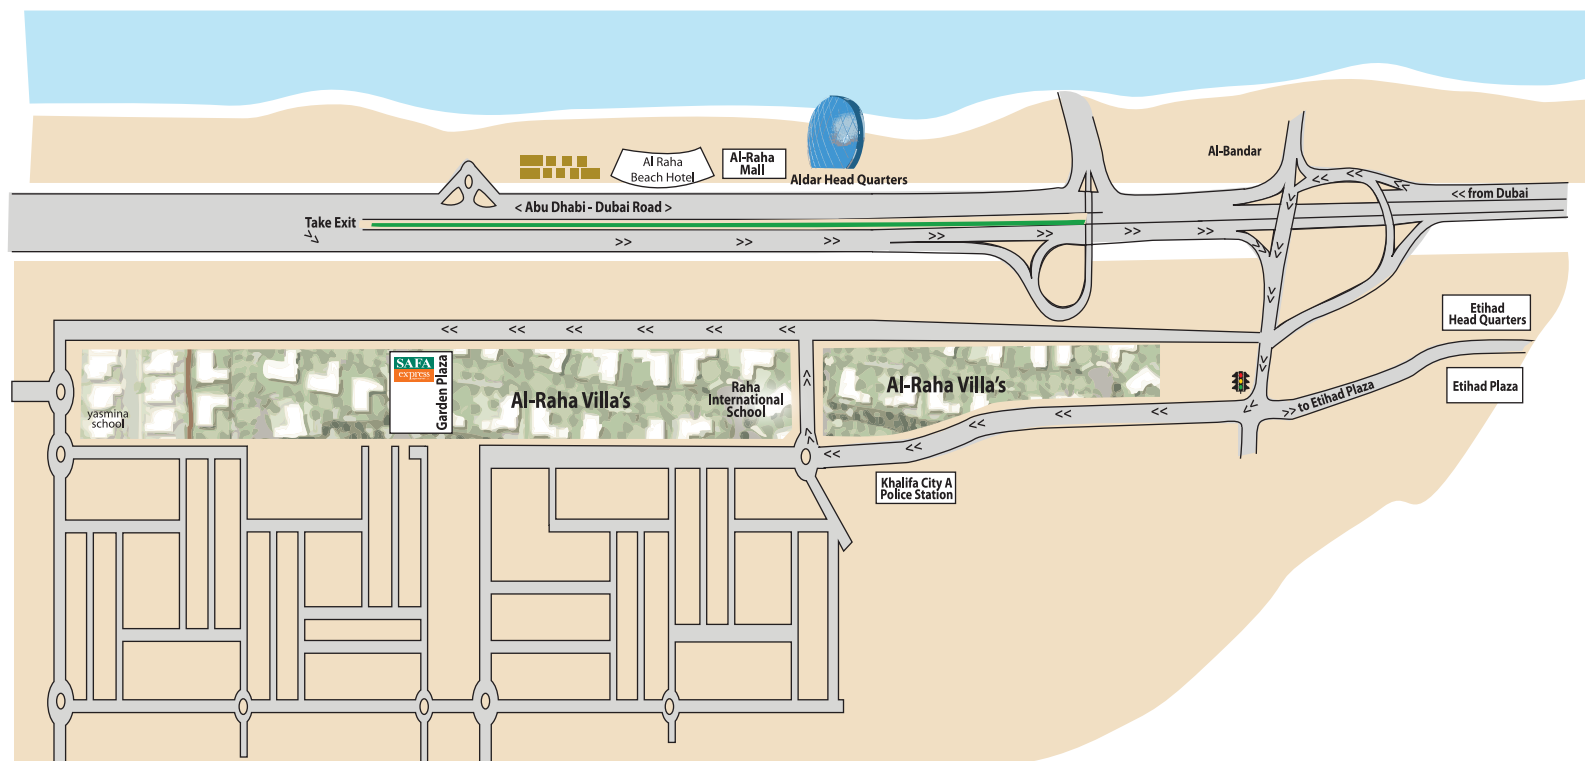

**Garden Plaza  
Abu Dhabi**

**SHOWROOM TIMING** Safa Express, Al Raha Garden - Abu Dhabi.

Department Store	Supermarket
	Sat - Thu 8 : 00 am to 10 : 30 pm
	Fri 8 : 00 am to 10 : 30 pm